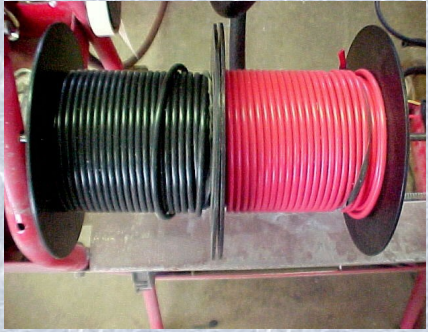

All Items Pictured Above are in Stock Volume Purchase Only Items. Contact us for a Price Quote.

klondikedarol@yahoo.com

All Prices are Plus Shipping Costs We ship USPS