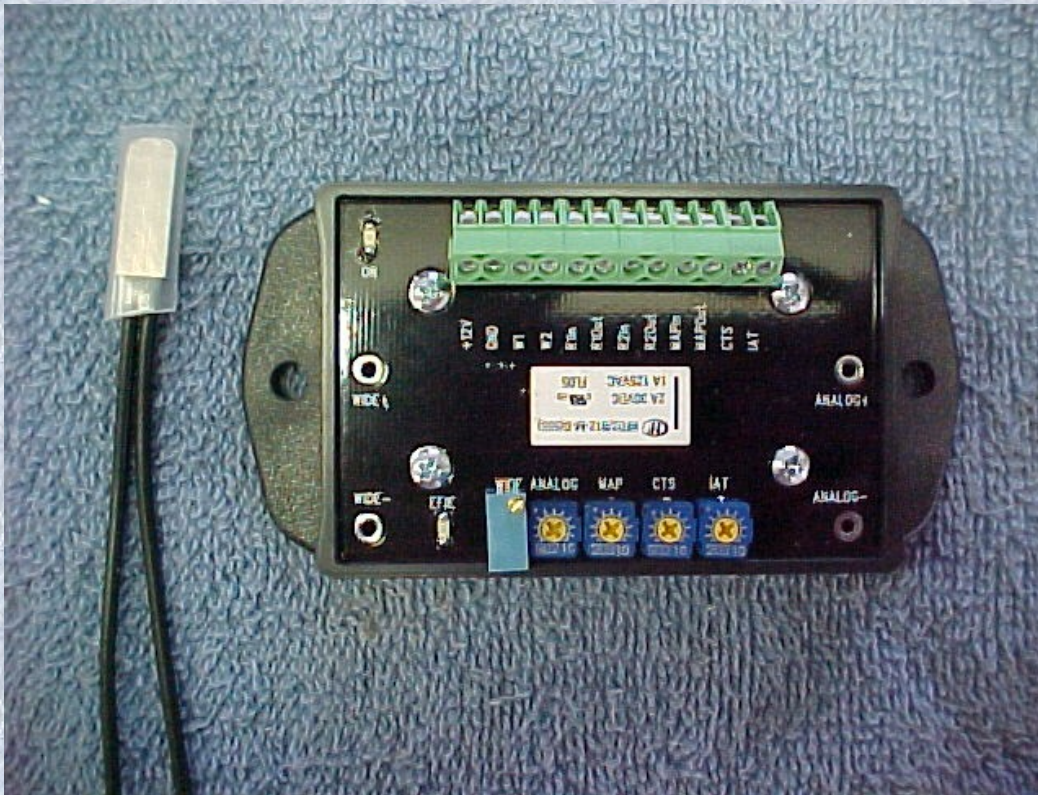

2012 Model Tuning 101 Wideband AFR Control Center

2 to 5	$170.00 ea
6 to 10	$165.00 ea
11 to 15	$160.00 ea
16+	$155.00 ea

This will answer all of your needs for the Japanese and German imports. It is the first of it's kind on the market. You will see more American manufacturers going to wideband in the very near future, so be ready for it when it happens. In the meantime you will need this for all of those Toyota's, Honda's, Mitsubishi's, Nissan's and many more that are already using Wideband 02 sensors.

For more details click on link below

<http://cgi.ebay.com/ws/eBayISAPI.dll?ViewItem&item=260808252694&ssPageName=STRK:MESE:IT>