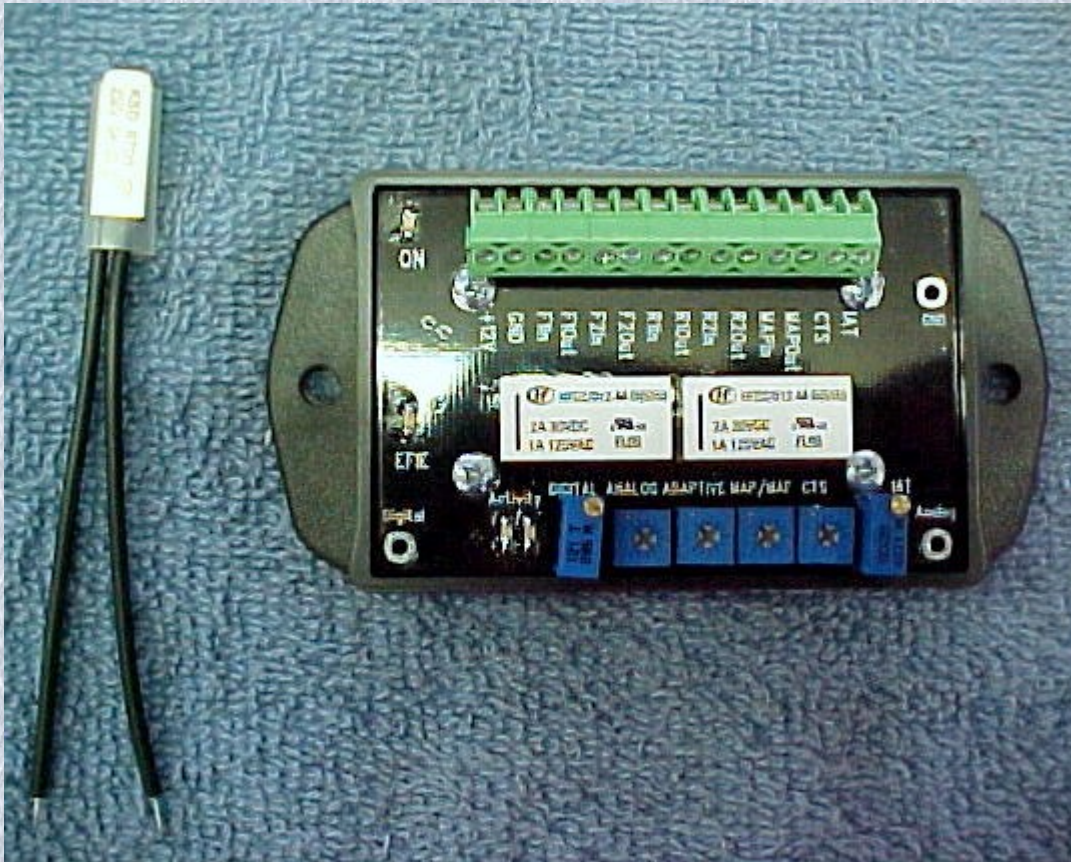

New 2012 Tuning 101 Narrowband AFR Control Center

2 to 5 $170.00 ea.
6 to 10 $165.00 ea.
11 to 15 $160.00 ea.
16 + $155.00 ea.

Thermostatic Activation. The Ultimate Tuning Device For Maximum Mileage gains. For narrow band sensors. We now stock a Chrysler/Dodge/Jeep version for selected Chrysler Products with a 2.5 V. 02 sensor bias voltage.

For complete details click on link below

<http://cgi.ebay.com/ws/eBayISAPI.dll?ViewItem&item=250912183358&ssPageName=STRK:ME>