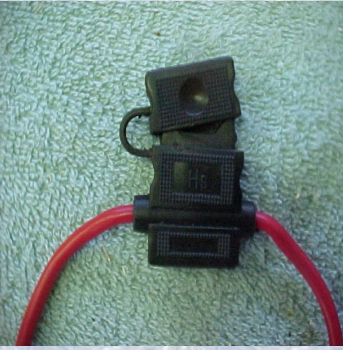

All Items Pictured Above are in Stock Volume Purchase Only Items. Contact us for a Price Quote.

klondikedarol@yahoo.com

All Prices are Plus Shipping Costs We ship USPS