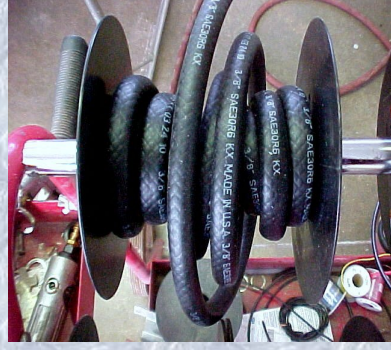

All Items Pictured Above are in Stock Volume Purchase Only Items. Contact us for a Price Quote.

klondikedarol@yahoo.com

All Prices are Plus Shipping Costs We ship USPS